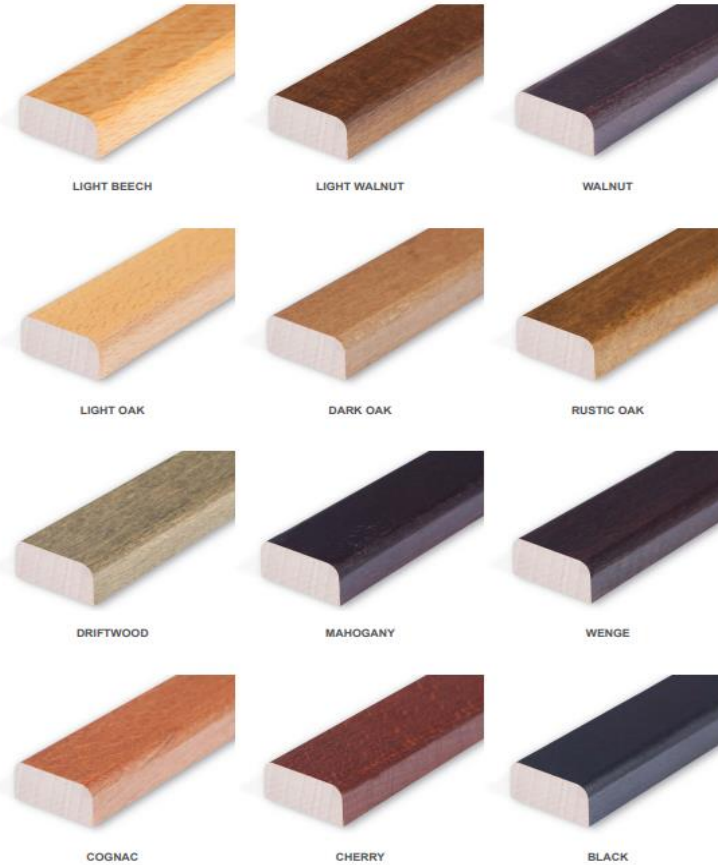

Calm Side High Chair

Specifications

SKU	600-957
Height (mm)	1040
Width (mm)	530
Depth (mm)	570
Seat Height (mm)	450
QTY Per Pallet	6
Weight	11.50Kg
MOQ	6
Material	Beechwood

FRAME FINISHES

VENETO FAUX LEATHERS

AVAILABLE
RAW

**FINISHED
TO ORDER**

Veneto
FAUX
LEATHER